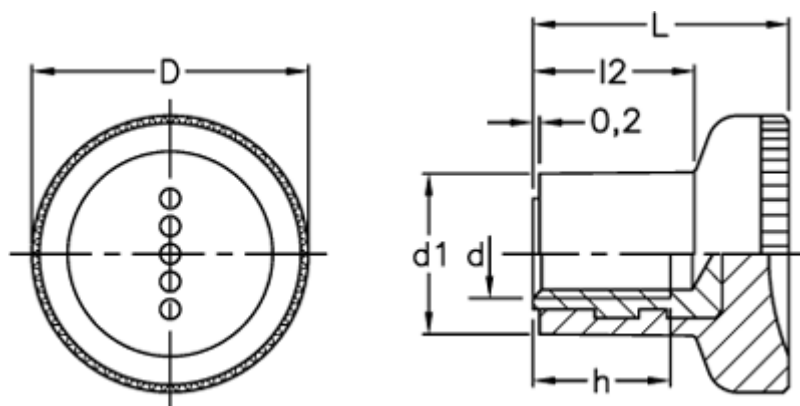

Data Sheet

Article number: 23052420911

Description: E+G Knurled knob
EKK.18-B M4-C1

Measures

D	= 18
d1	= 10.5
d 6H	= M4
h	= 6
L	= 15.5
l2	= 10.5